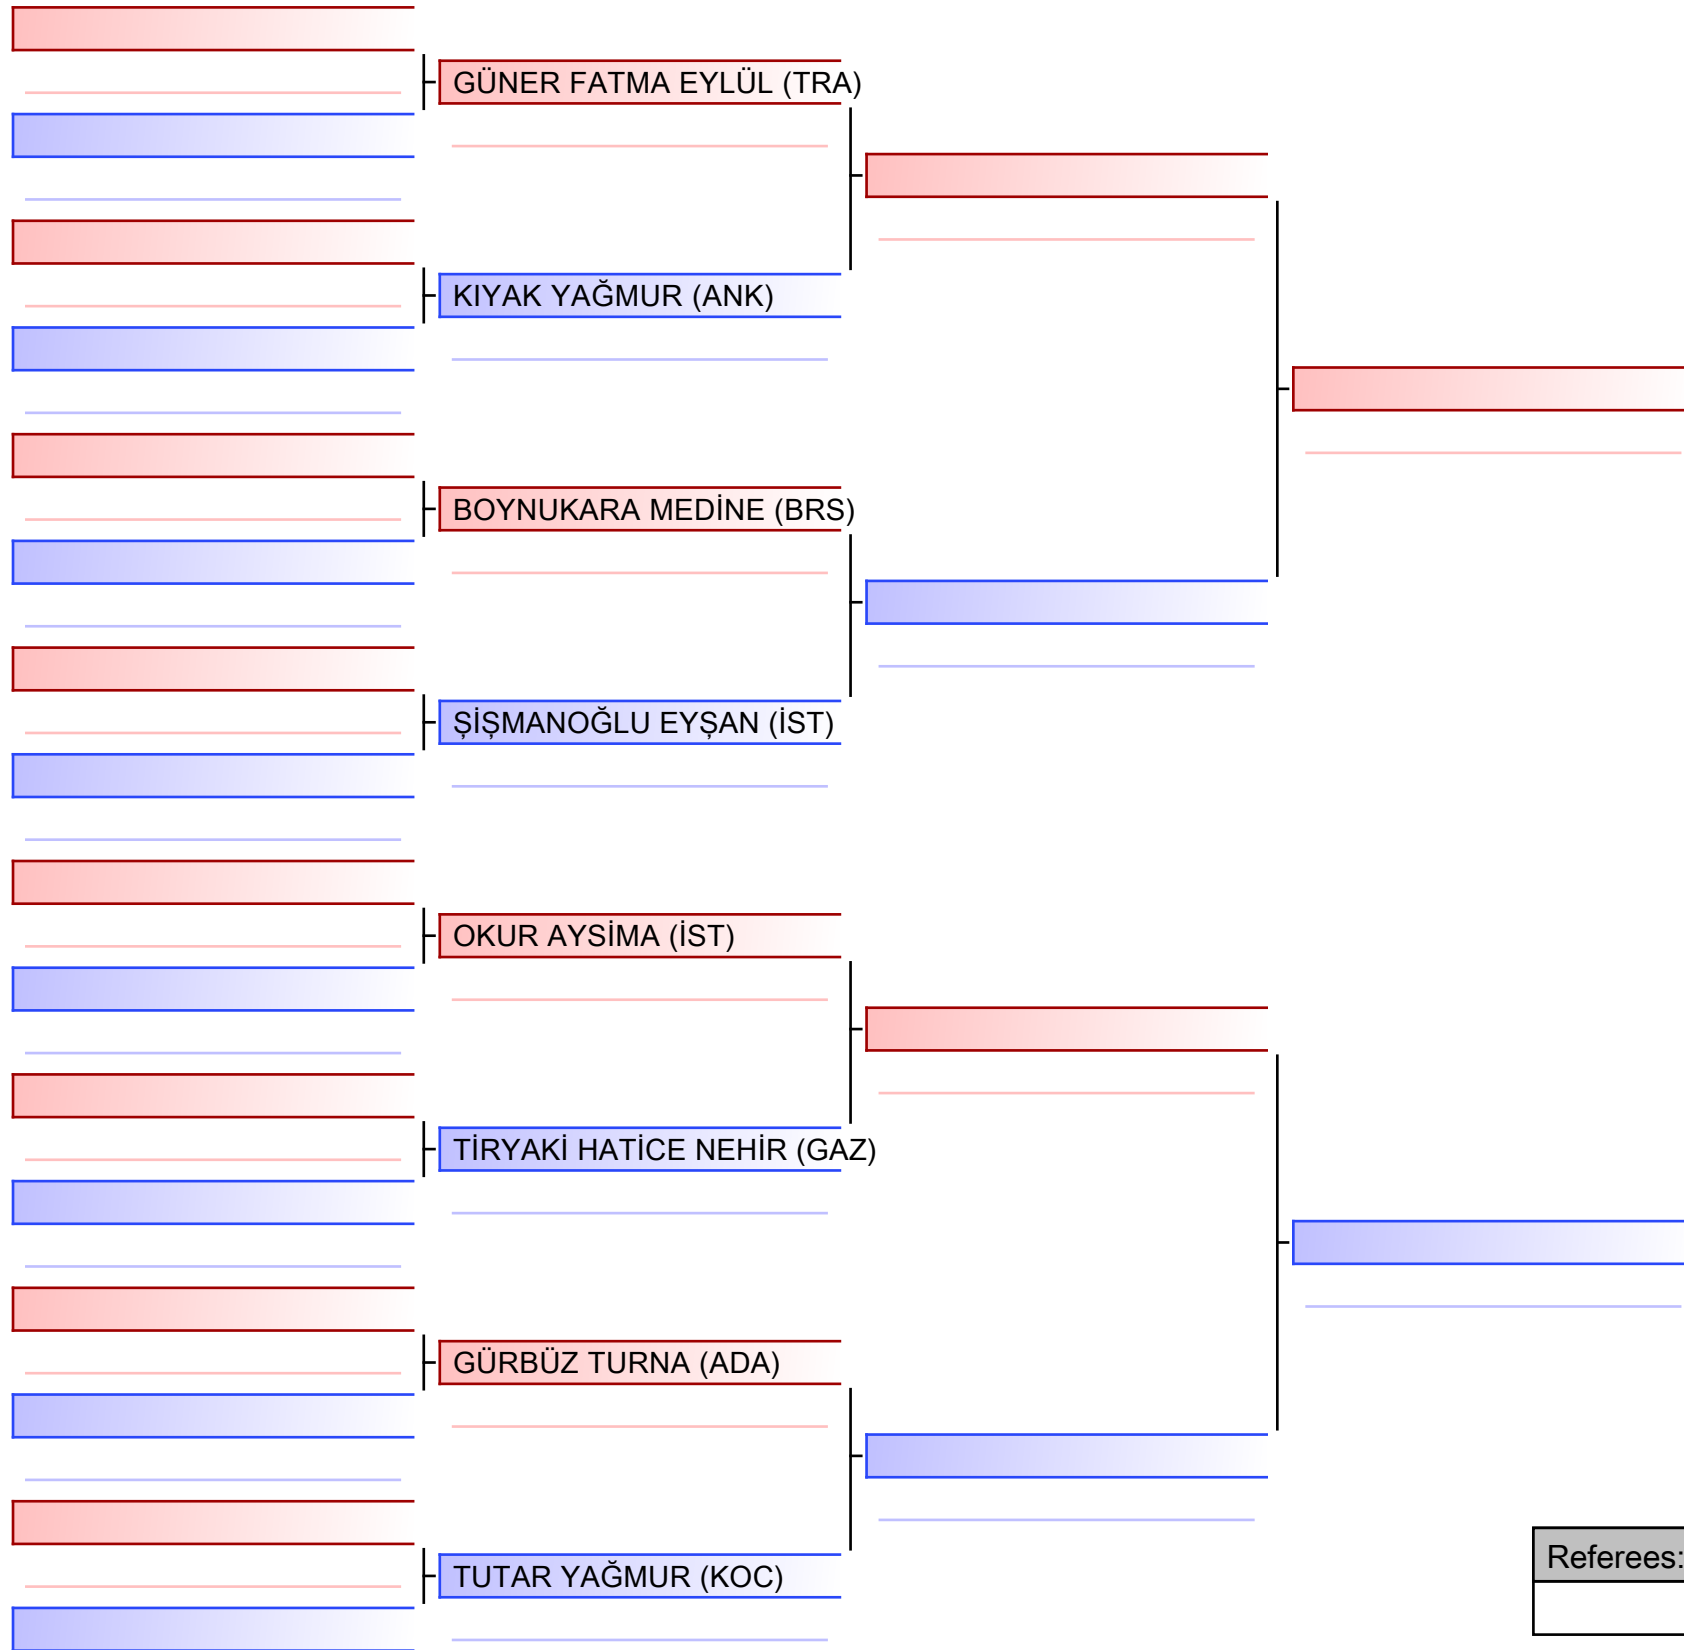

BOZKURT MERVE (İST)

Referees:			

Referees:

Referees:			

YÜKSEL ELFİNNUR (ANK)

MOHAMED HAFSA ESSAM ABDELMONEM AWAD (YAL)

DEMİR SUDE NAZ (GAZ)

ÇELİK BUKET ECRİN (İST)

AKAL AYSİMA (UŞA)

TUNCAY AYŞE (BRS)

AKAY GÜZEL SU (GAZ)

İSMAİL ERIC (URF)

YILMAZ HİRANUR (SİV)

ÖZTÜRK HAYRUNNİSA (ART)

GÜVEN EBRAR NİMET (TRA)

BİLEN DURU (ANK)

AFŞİN NEHİR (İST)

Referees:			

Referee

Referees:			

Grey box representing the final match result.

Referees:			

Referee

Referees:			