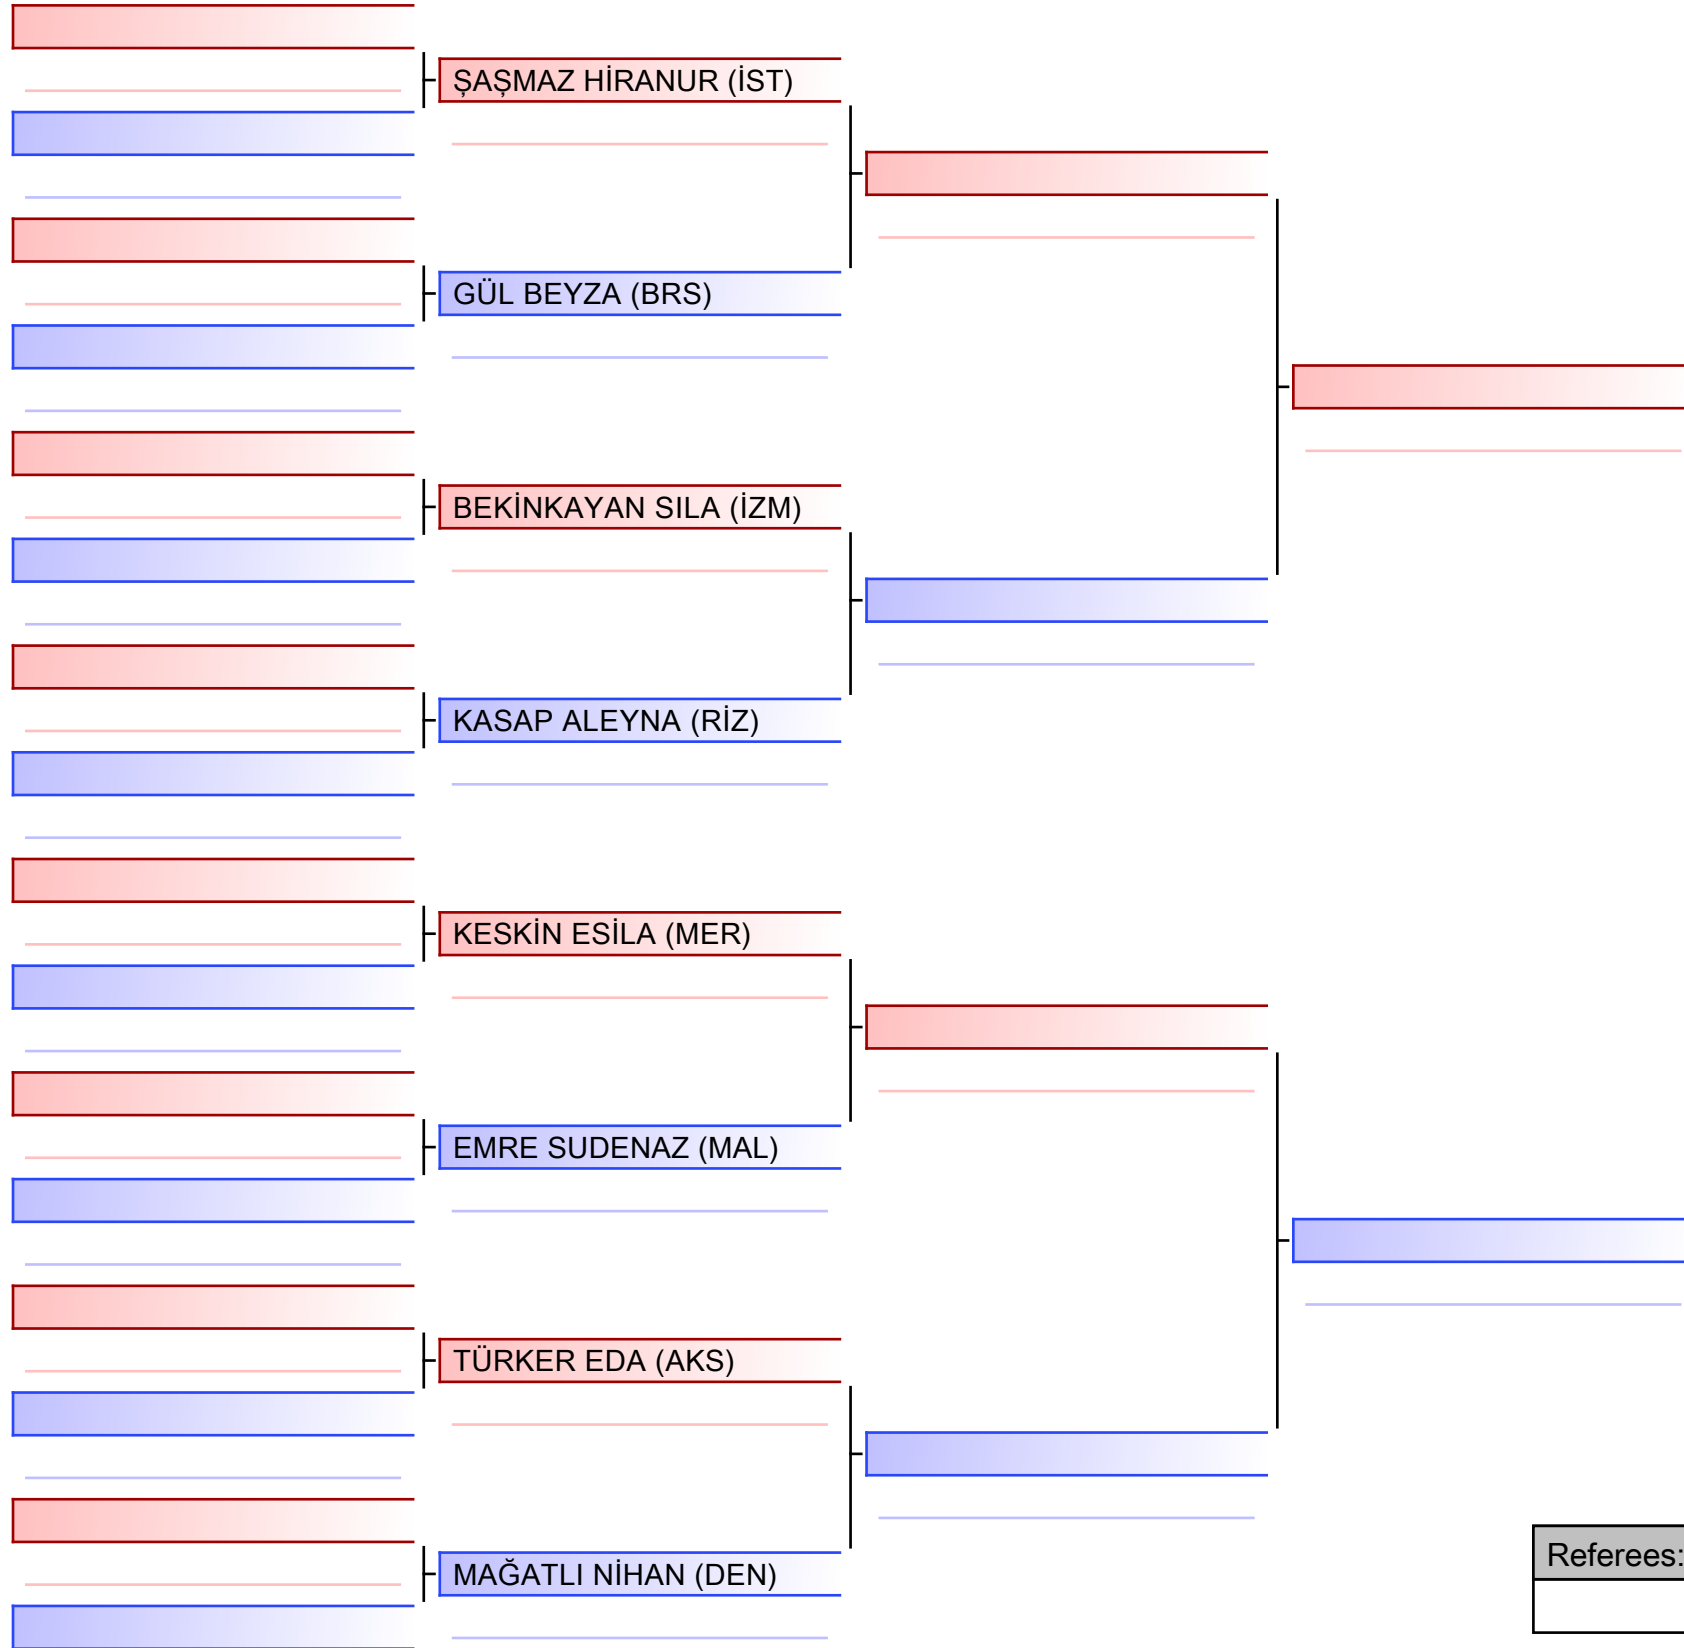

BOZKURT MERVE (İST)

Referees:			

Referees:

Referees:			

YÜKSEL ELFİNNUR (ANK)

MOHAMED HAFSA ESSAM ABDELMONEM AWAD (YAL)

DEMİR SUDE NAZ (GAZ)

ÇELİK BUKET ECRİN (İST)

AKAL AYSİMA (UŞA)

TUNCAY AYŞE (BRS)

AKAY GÜZEL SU (GAZ)

İSMAİL ERIC (URF)

YILMAZ HİRANUR (SİV)

ÖZTÜRK HAYRUNNİSA (ART)

GÜVEN EBRAR NİMET (TRA)

BİLEN DURU (ANK)

AFŞİN NEHİR (İST)

Referees:			

Referee

Referees:			

Grey box representing the final match result.

Referees:			

Referee

Referees:			