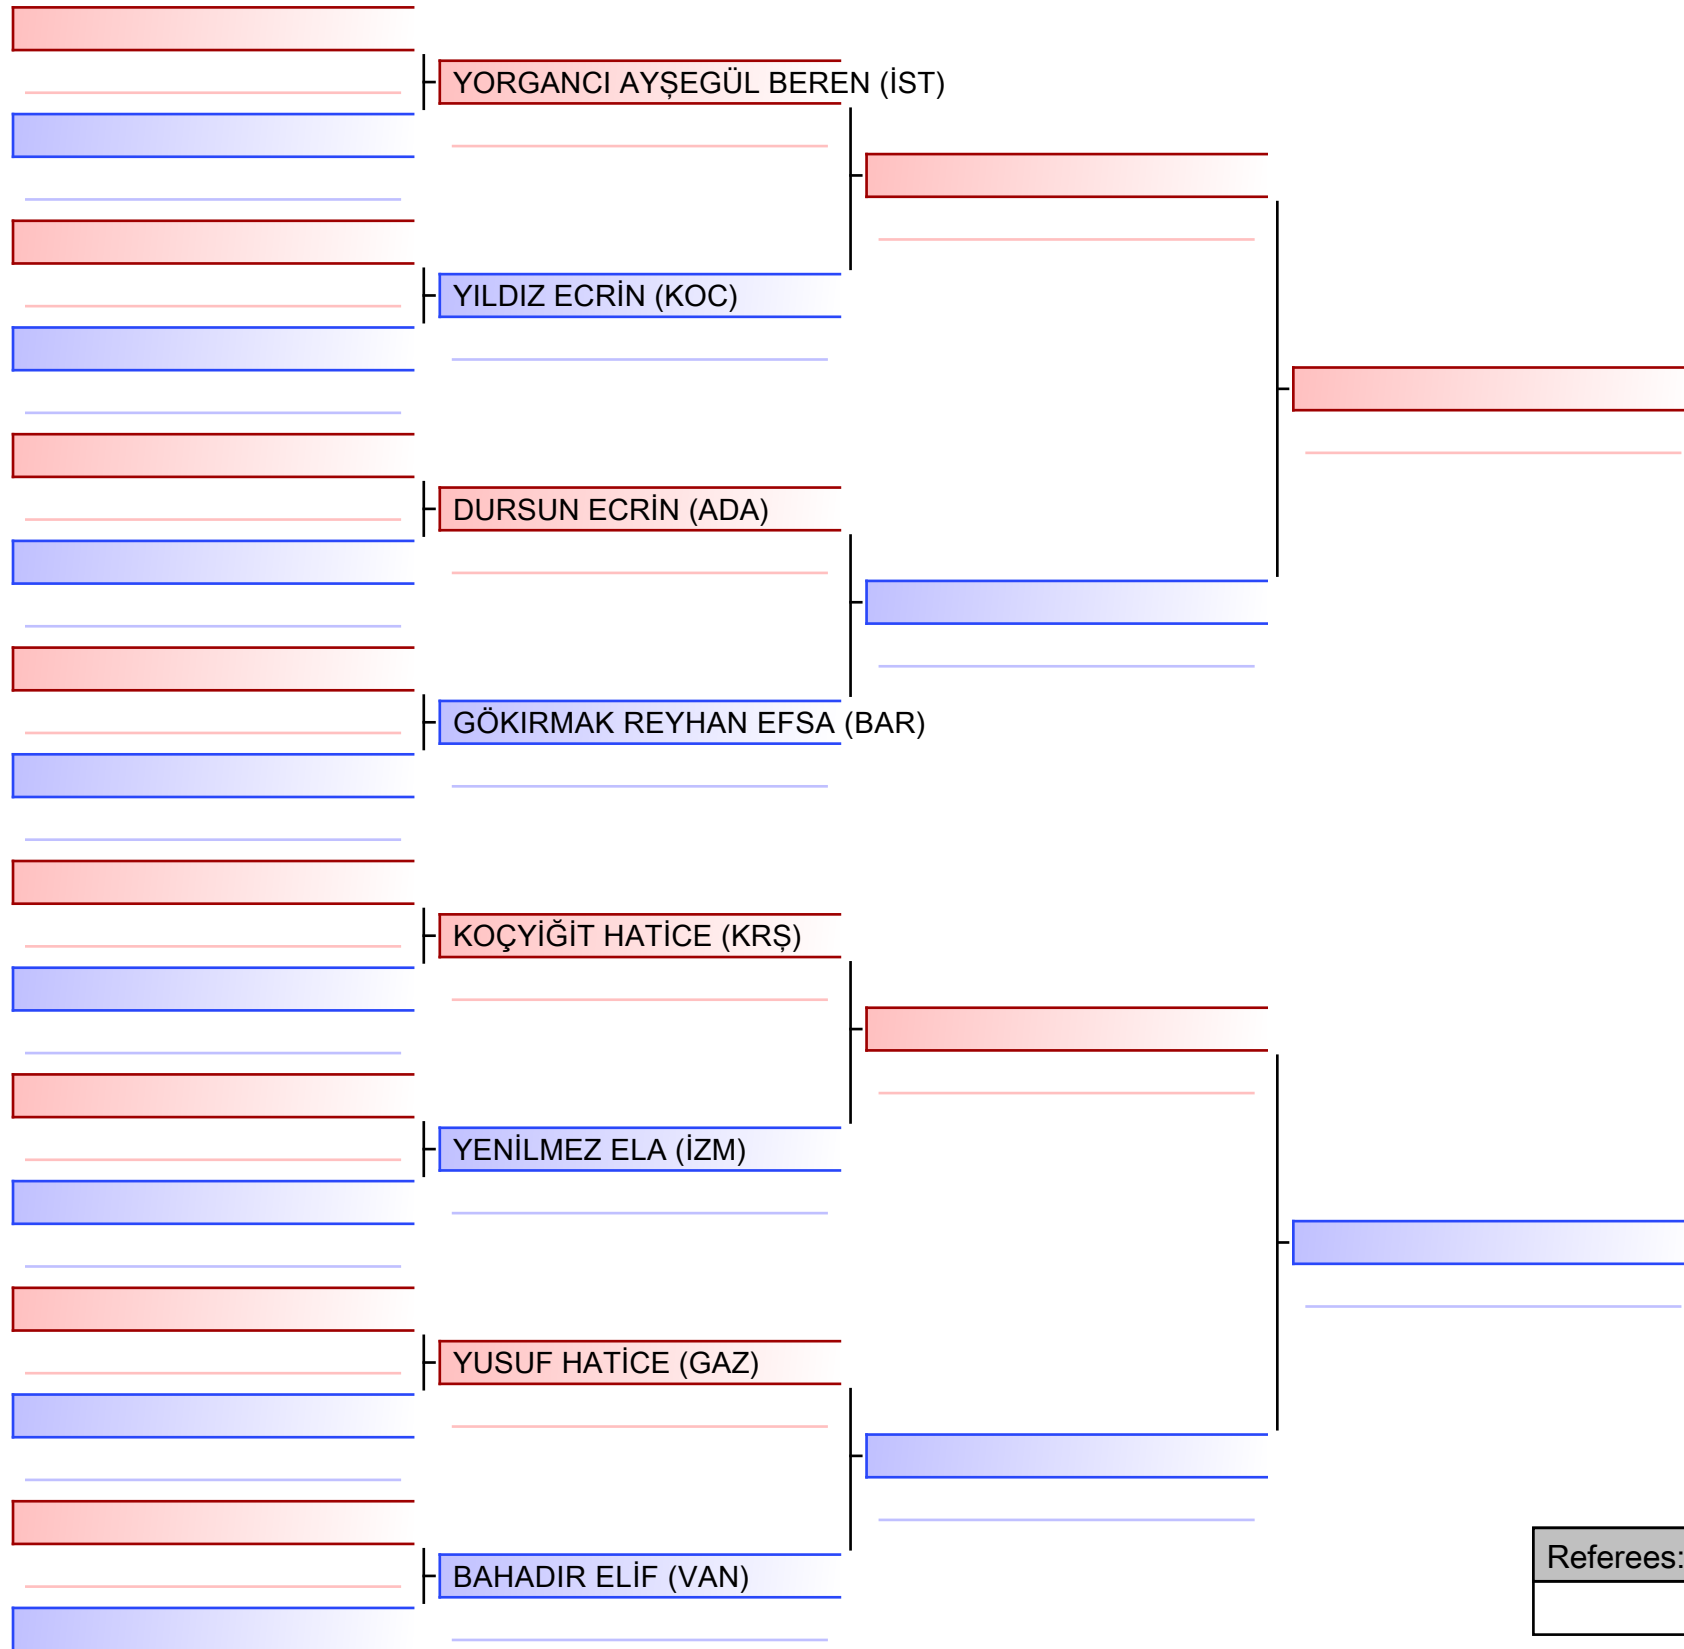

AKAL AYSİMA (UŞA)

TUNCAY AYŞE (BRS)

AKAY GÜZEL SU (GAZ)

İSMAİL ERIC (URF)

YILMAZ HİRANUR (SİV)

ÖZTÜRK HAYRUNNİSA (ART)

GÜVEN EBRAR NİMET (TRA)

BİLEN DURU (ANK)

AFŞİN NEHİR (İST)

Referees:			

Referee

Referees:			

Grey box representing the final match result.

Referees:			

Referee

Referees:			